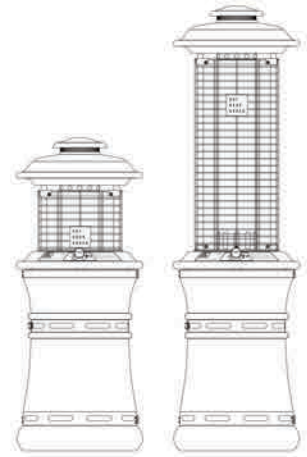

OUT
DOOR
ORDER™

AXIS™

OUTDOOR COLLAPSIBLE HEATER

Now you can enjoy the ambiance of a fire pit with the convenience of a patio heater. The Outdoor Order Axis™ Glass Tube Patio Heater provides heat and ambient light in an innovative and convenient design that's ready to go right out of the box. As the best collapsible patio heater available today, our Axis™ Patio Heater is the smart, safe, and simple to use choice for your outdoor areas.

WWW.OUTDOORORDER.COM

OUTDOOR COLLAPSIBLE HEATER

ODO-AXIS

FEATURES

- First of its kind collapsible outdoor heater reduces to 48 in. (1.22m) height for easy transportation and storage.
- Battery operated spark ignition allows for easy lighting in any conditions.
- Precision flame control allows you to set the temperature to suit your needs and conserve fuel.
- High quality electroplated and powder-coated finishes over stainless steel construction stand up to the most rigorous conditions.
- Anti-tilt flame shut-off switch guarantees safe operation with fuel shut-off technology for increased peace of mind.
- Shatter resistant borosilicate glass tube withstands temperatures exceeding 1000°F and allows for operation regardless of dew-point, moisture presence, rain, sleet, or snow.

MATERIAL

- 304 Grade Stainless Steel
- Borosilicate Glass Tube

INSTALLATION

- Assembled
- Clearance Requirements: 24 in. (60.96 cm) (H) 36 in. (91.44 cm) (V)

OPTIONAL ACCESSORIES

- ODO-AXIS-CVR-BK Patio Heater Cover Black

SPECIFICATIONS

Certification	CSA
Height	70.87 in. (1.80 m)
Width (Diameter)	20.3 in. (51.56 cm)
Weight	75.9 lb. (34.43 kg)
Rated heat input	36,000 BTU/hr
Fuel	LP
Gas Supply	20 lb (9 kg) LP gas cylinder
Manifold pressure	11" W.C. (28 cm)
Diameter of injector	0.077 in. (1.9 mm)
Safety features	Flame failure device, anti-tilt switch
Gas supply pressure	Max. 250 PSI, Min. 5 PSI